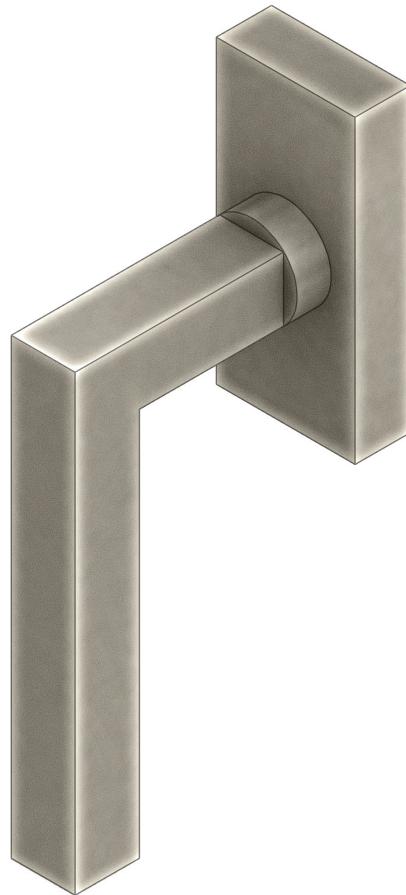

LUXE ATELIER

MILANO

Drehkipp per Finestra Serie Akab
Akab Series Drehkipp Window Handle

Dimensioni
Dimensions

L	P	W ₂	W ₁	H
113	73	16	35	75

Dimensioni in millimetri
Dimensions given in millimeters

Fornito con meccanismo DK q.7x45mm e viti M5x50.

Disponibile in tutte le finiture standard.

Dimensioni e finiture su misura disponibili su richiesta.

Regularly furnished with DK mechanism q.7x45mm and M5x50 screws.

Additional sizes available by special order. Available in standard and custom finishes.