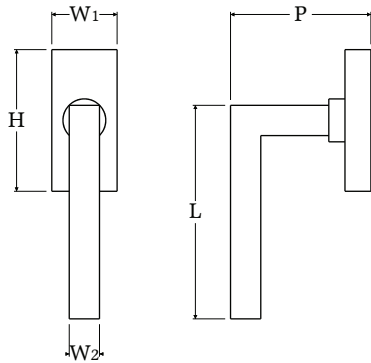

LUXE ATELIER

MILANO

Drehkipp per Finestra Serie Akab
Akab Series Drehkipp Window Handle

Dimensioni
Dimensions

L	P	W ₂	W ₁	H
113	73	16	35	75

Dimensioni in millimetri
Dimensions given in millimeters

Fornito con meccanismo DK q.7x45mm e viti M5x50.

Disponibile in tutte le finiture standard.

Dimensioni e finiture su misura disponibili su richiesta.

Regularly furnished with DK mechanism q.7x45mm and M5x50 screws.

Additional sizes available by special order. Available in standard and custom finishes.